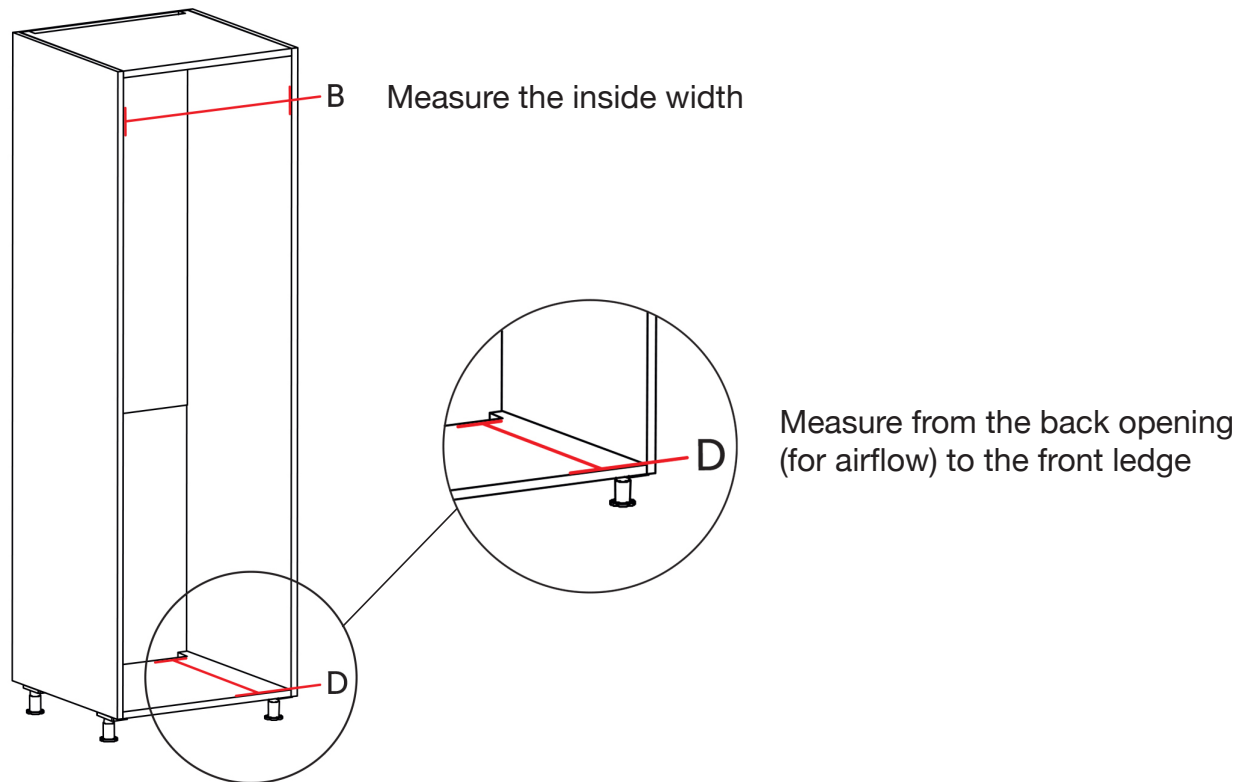

Assembly instructions drip tray

Drip tray for built-in and integrated wine cabinets.

Product

Temptech - Drip tray 56 cm

Article number

DRIPTRAY56

Size (WxHxD)

556 x 40 x 535 mm