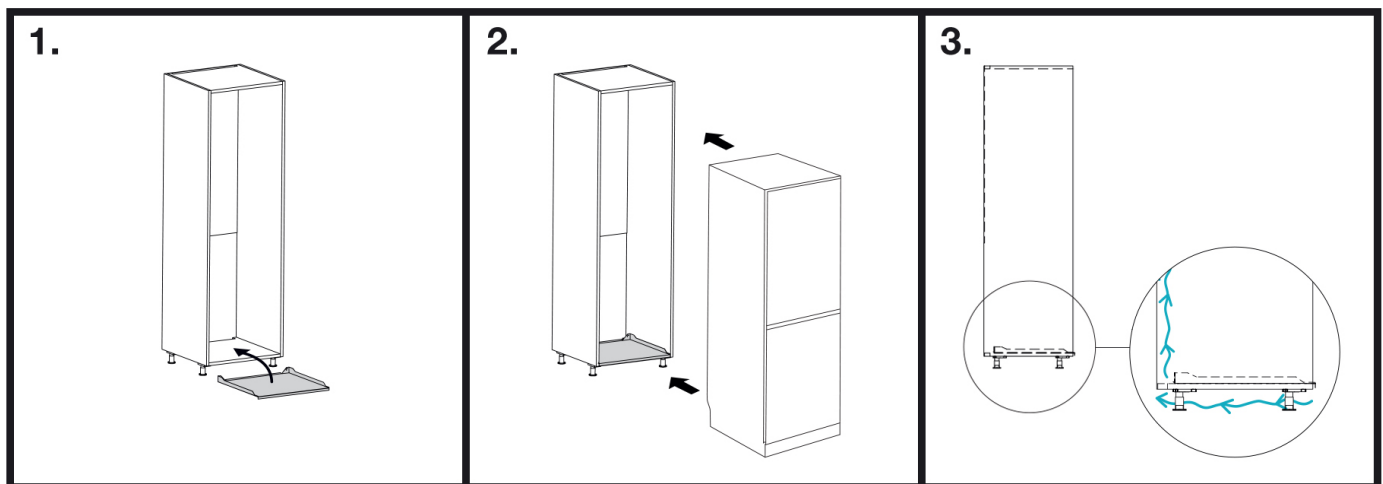

Assembly instructions drip tray

Drip tray for built-in and integrated wine cabinets.

Product

Temptech - Drip tray 56 cm

Article number

DRIPTRAY56

Size (WxHxD)

556 x 40 x 535 mm