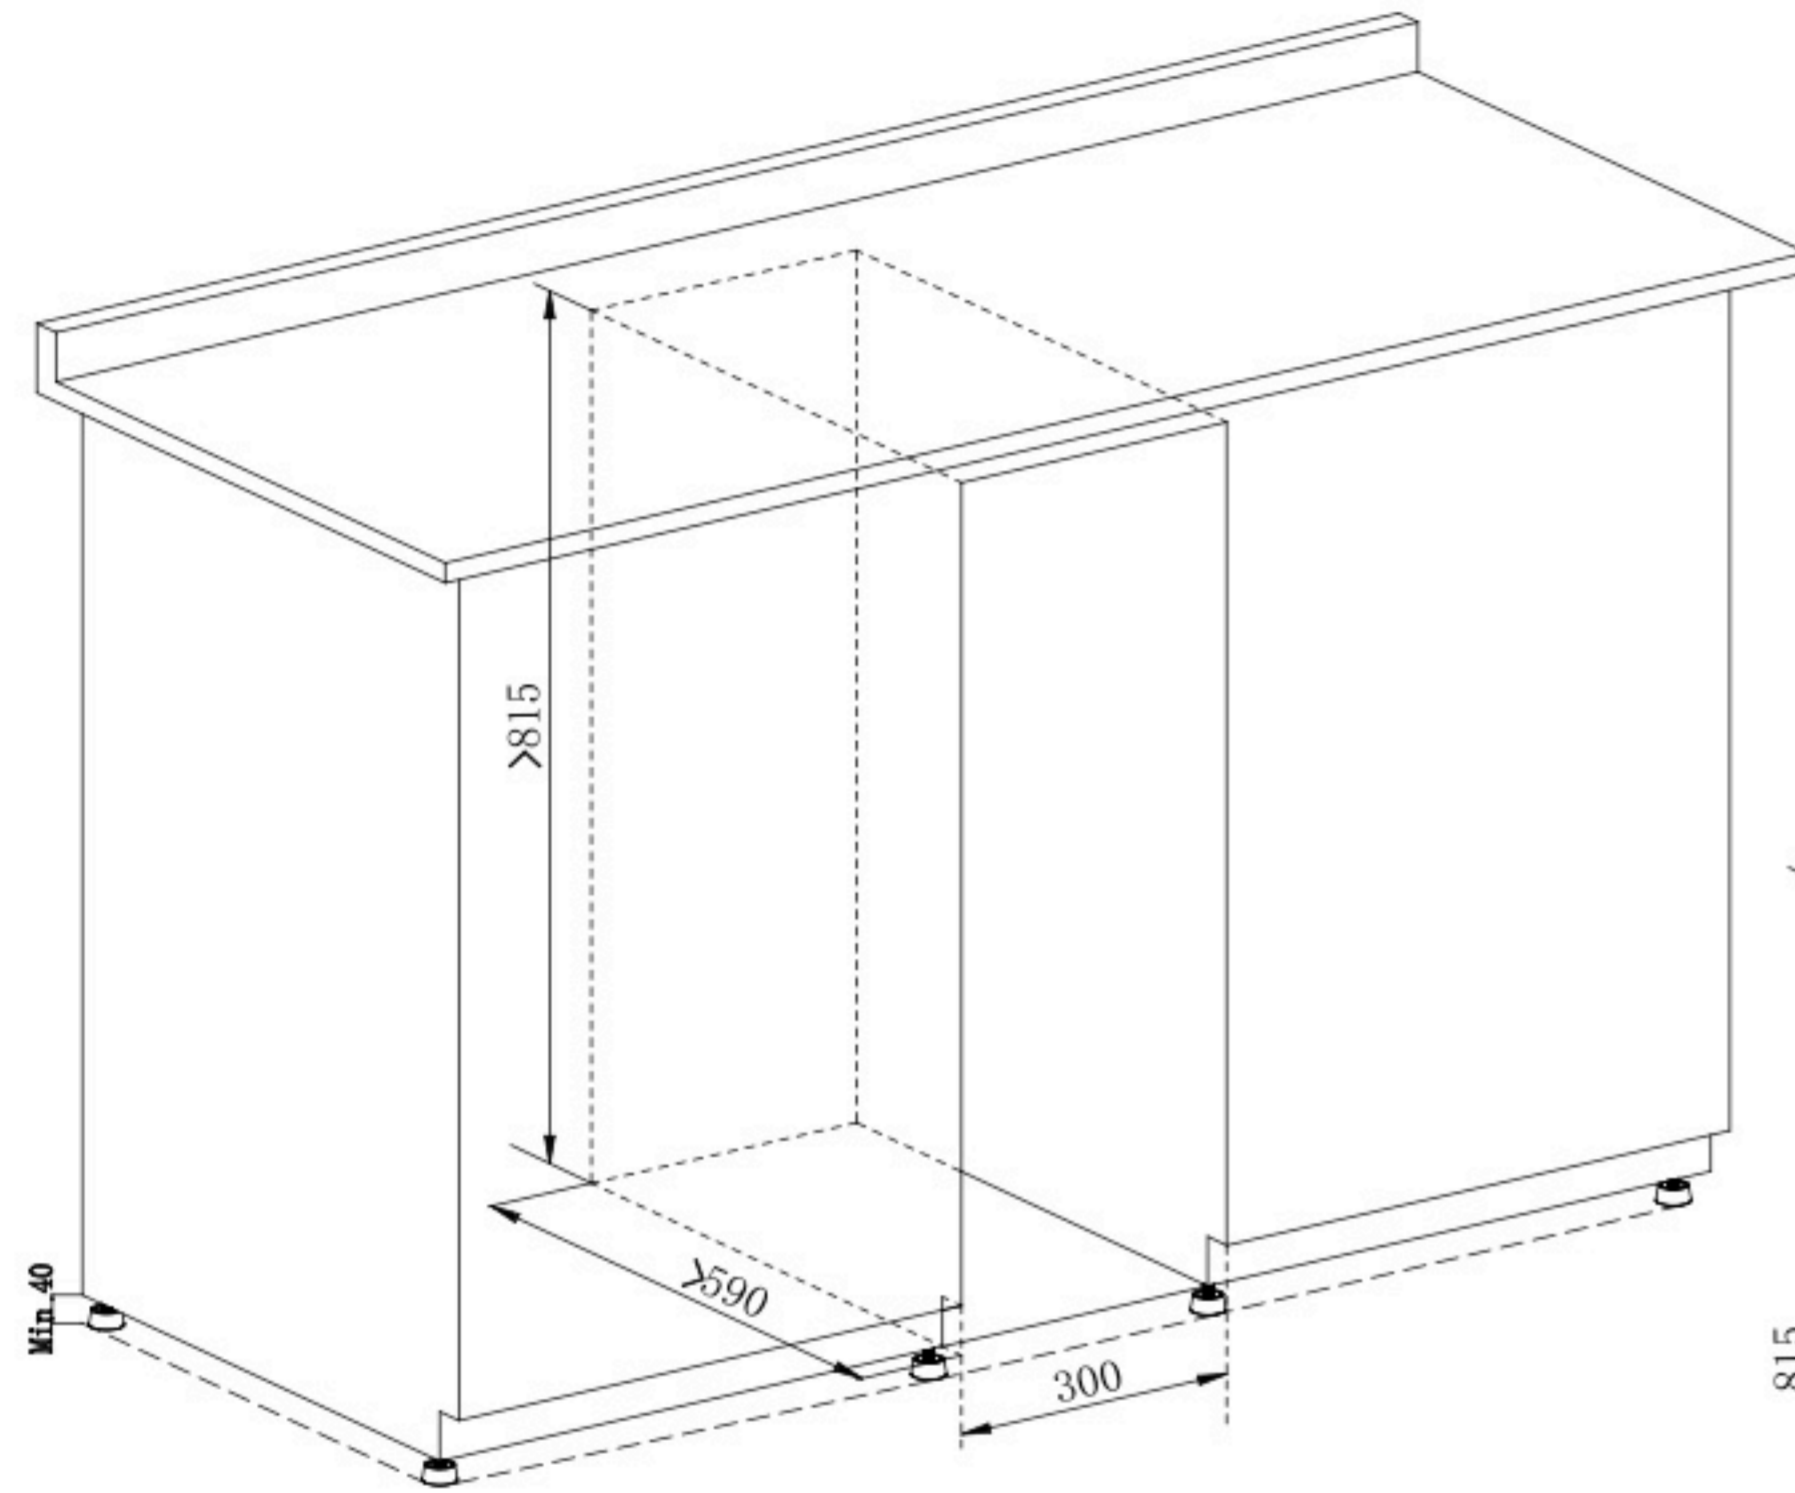

■ OX30DX-24

● Height Adjustable:

815-850mm